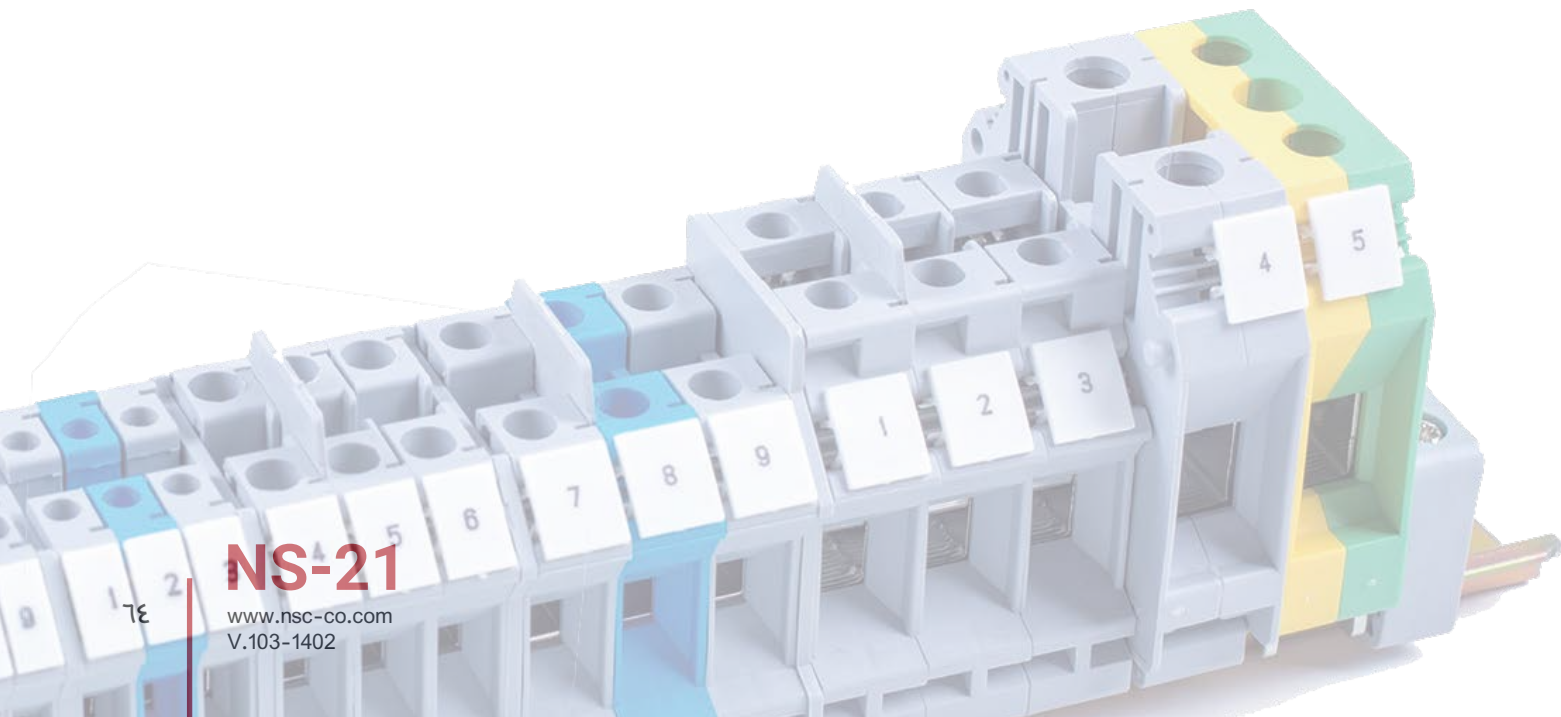

پیچی مخصوص ارت

NS21-FJ10N-D

NS21-FJ16N-D

NS21-FJ35NL-D

پیچی مخصوص ارت

CERTIFICATION	CQC/CE/RoHS	CQC/CE/RoHS	CQC/CE/RoHS
MATERIAL			
Size(mm)	10.2x42.5x47.3	12.2x42.5x54	15.2x55x51
Screw	Zinc-Coated Steel	Zinc-Coated Steel	Zinc-Coated Steel
Pressure Frame	Nickel-Coated Brass	Nickel-Coated Brass	Nickel-Coated Brass
Conductor	Nickel-Coated Brass	Nickel-Coated Brass	Nickel-Coated Brass
Housing	PA66/V-0	PA66/V-0	PA66/V-0
ELECTRICAL DATA			
Standards	IEC 60947-7-2	IEC 60947-7-2	IEC 60947-7-2
Voltage(V)	-	-	-
Current(A)	76	101	125
WIRING DATA			
Strip Length(mm)	10	11	16
Flexible Wire(mm ²)	0.5~10	4~16	0.75~35
Rigid Wire(mm ²)	0.5~16	2.5~25	0.75~35
Imperial Wire(AWG)	24~6	22~4	18~2
Clamping Screw:			
Thread/Torque(N·m)	M4/1.5~1.8	M4/1.5~1.8	M6/3.2~3.7
Fixing Screw:			
Thread/Torque(N·m)	M4/1.5~1.8	M4/1.5~1.8	M5/2.5~3
PACKING			
Pcs/Inner Box	30	50	32
Pcs/Master Carton	1020	850	544

NS-21

www.nsc-co.com
V.103-1402

NS21-FJ50-D

NS21-FJ70-D

NS21-FJ95-D

CERTIFICATION	CQC/CE/RoHS	CQC/CE/RoHS	CQC/CE/RoHS
MATERIAL			
Size(mm)	20x70.5x76	20.3x70.5x80	25x83x90
Screw	Zinc-Coated Steel	Zinc-Coated Steel	Zinc-Coated Steel
Pressure Frame	Nickel-Coated Brass	Nickel-Coated Brass	Nickel-Coated Brass
Conductor	Nickel-Coated Brass	Nickel-Coated Brass	Nickel-Coated Brass
Housing	PA66/V-0	PA66/V-0	PA66/V-0
ELECTRICAL DATA			
Standards	IEC 60947-7-2	IEC 60947-7-2	IEC 60947-7-2
Voltage(V)	-	-	-
Current(A)	150	192	230
WIRING DATA			
Strip Length(mm)	24	24	33
Flexible Wire(mm ²)	25~50	25~70	35~95
Rigid Wire(mm ²)	16~50	16~95	25~95
Imperial Wire(AWG)	6~0	4~00	4~000
Clamping Screw:			
Thread/Torque(N·m)	M6/6~8	M8/8~10	M8/15~20
Fixing Screw:			
Thread/Torque(N·m)	M6/6~8	M8/8~10	M8/15~20
PACKING			
Pcs/Inner Box	10	10	8
Pcs/Master Carton	200	150	96